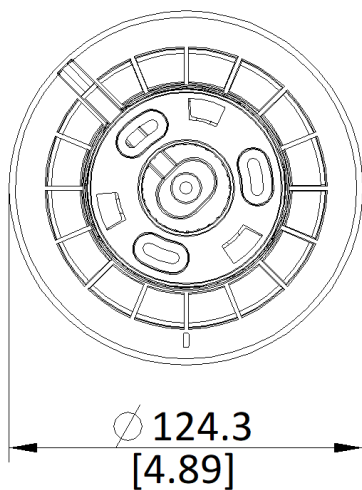

## ▪ Specification

<b>Camera</b>	
Image Sensor	1/3" Progressive Scan CMOS
Max. Resolution	1920 × 1080
Min. Illumination	Color: 0.03 Lux @ (F2.2, AGC ON), B/W: 0.015Lux @ (F2.2, AGC ON), 0 Lux with IR
<b>Lens</b>	
Focal Length	4 mm
FOV	Horizontal field of view: 96.5°, vertical field of view: 52°, diagonal field of view: 115.5°
Aperture	F2.2
<b>Illuminator</b>	
Supplement Light Type	IR, White Light
Supplement Light Range	White light distance: up to 15 m, IR distance: up to 20 m
IR Wavelength	850 nm
<b>PTZ</b>	
Movement Range (Pan)	0° to 350°
Movement Range (Tilt)	0° to 75°
Pan Speed	Up to 20°/s
Tilt Speed	Up to 10°/s
<b>Video</b>	
Main Stream	50 Hz: 25 fps (1920 × 1080, 1280 × 720) 60 Hz: 30 fps (1920 × 1080, 1280 × 720)
Sub-Stream	50 Hz: 25 fps (768 × 432) 60 Hz: 30 fps (768 × 432)
Video Compression	H.265, H.264, MJPEG
Video Bit Rate	32 Kbps to 8 Mbps
H.264 Type	Baseline Profile/Main Profile/High Profile
H.265 Type	Main Profile
<b>Audio</b>	
Audio Compression	G.711ulaw/AAC-LC
Audio Bit Rate	AAC-LC: 16 Kbps, 32 Kbps, 64 Kbps; G.711ulaw: 64 Kbps
Audio Sampling Rate	8 kHz/16 kHz
Environment Noise Filtering	Yes
<b>Wireless (Wi-Fi)</b>	
Wi-Fi Protocols	IEEE802.11b, IEEE802.11g, IEEE802.11n, IEEE802.11ax
Frequency Range	2.4 GHz to 2.4835 GHz
Channel Bandwidth	20/40 MHz
Wireless Range	Up to 80 m (The performance varies based on actual environment)
<b>Network</b>	
Protocols	IPv4/IPv6, HTTP, QoS, SMTP, NTP, RTSP, RTP, RTCP, TCP/IP, UDP, DHCP, Bonjour
API	Open Network Video Interface (Profile S, Profile G, Profile T), ISAPI, SDK, Hik-Connect
User/Host	Up to 32 users. 3 levels: Administrator, Operator and User
Security	Password protection, complicated password, watermark, basic and digest authentication for HTTP, WSSE and digest authentication for Open Network Video Interface, security audit log, host authentication (MAC address)

### ▪ Available Model

IPC-F120-LIDF/W(2.8mm)(B)

IPC-F120-LIDF/W(4mm)(B)

▪ Dimension

Unit: mm [inch]

SCALE	1:1
-------	-----