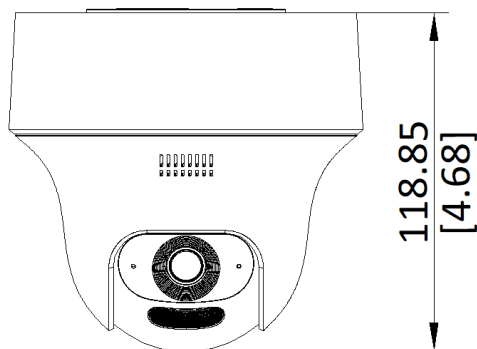

## ▪ Specification

<b>Camera</b>	
Image Sensor	1/3" Progressive Scan CMOS
Max. Resolution	1920 × 1080
Min. Illumination	Color: 0.03 Lux @ (F2.2, AGC ON), B/W: 0.015Lux @ (F2.2, AGC ON), 0 Lux with IR
<b>Lens</b>	
Focal Length	4 mm
FOV	Horizontal field of view: 96.5°, vertical field of view: 52°, diagonal field of view: 115.5°
Aperture	F2.2
<b>Illuminator</b>	
Supplement Light Type	IR, White Light
Supplement Light Range	White light distance: up to 15 m, IR distance: up to 20 m
IR Wavelength	850 nm
<b>PTZ</b>	
Movement Range (Pan)	0° to 350°
Movement Range (Tilt)	0° to 75°
Pan Speed	Up to 20°/s
Tilt Speed	Up to 10°/s
<b>Video</b>	
Main Stream	50 Hz: 25 fps (1920 × 1080, 1280 × 720) 60 Hz: 30 fps (1920 × 1080, 1280 × 720)
Sub-Stream	50 Hz: 25 fps (768 × 432) 60 Hz: 30 fps (768 × 432)
Video Compression	H.265, H.264, MJPEG
Video Bit Rate	32 Kbps to 8 Mbps
H.264 Type	Baseline Profile/Main Profile/High Profile
H.265 Type	Main Profile
<b>Audio</b>	
Audio Compression	G.711ulaw/AAC-LC
Audio Bit Rate	AAC-LC: 16 Kbps, 32 Kbps, 64 Kbps; G.711ulaw: 64 Kbps
Audio Sampling Rate	8 kHz/16 kHz
Environment Noise Filtering	Yes
<b>Wireless (Wi-Fi)</b>	
Wi-Fi Protocols	IEEE802.11b, IEEE802.11g, IEEE802.11n, IEEE802.11ax
Frequency Range	2.4 GHz to 2.4835 GHz
Channel Bandwidth	20/40 MHz
Wireless Range	Up to 80 m (The performance varies based on actual environment)
<b>Network</b>	
Protocols	IPv4/IPv6, HTTP, QoS, SMTP, NTP, RTSP, RTP, RTCP, TCP/IP, UDP, DHCP, Bonjour
API	Open Network Video Interface (Profile S, Profile G, Profile T), ISAPI, SDK, Hik-Connect
User/Host	Up to 32 users. 3 levels: Administrator, Operator and User
Security	Password protection, complicated password, watermark, basic and digest authentication for HTTP, WSSE and digest authentication for Open Network Video Interface, security audit log, host authentication (MAC address)

### ▪ Available Model

IPC-F120-LIDF/W(2.8mm)(B)

IPC-F120-LIDF/W(4mm)(B)

▪ Dimension

Unit: mm [inch]

SCALE	1:1
-------	-----