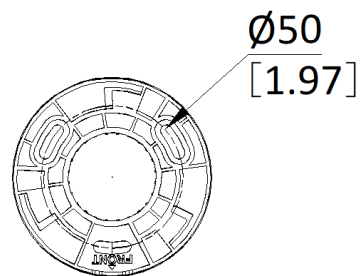

## ▪ Specification

<b>Camera</b>	
Image Sensor	1/3" Progressive Scan CMOS
Max. Resolution	1920 × 1080
Min. Illumination	Color: 0.03 Lux @ (F2.2, AGC ON), B/W: 0.015Lux @ (F2.2, AGC ON), 0 Lux with IR
<b>Lens</b>	
Focal Length	4 mm
FOV	Horizontal field of view: 96.5°, vertical field of view: 52°, diagonal field of view: 115.5°
Aperture	F2.2
<b>Illuminator</b>	
Supplement Light Type	IR, White Light
Supplement Light Range	White light distance: up to 15 m, IR distance: up to 20 m
IR Wavelength	850 nm
<b>PTZ</b>	
Movement Range (Pan)	0° to 350°
Movement Range (Tilt)	0° to 75°
Pan Speed	Up to 20°/s
Tilt Speed	Up to 10°/s
<b>Video</b>	
Main Stream	50 Hz: 25 fps (1920 × 1080, 1280 × 720) 60 Hz: 30 fps (1920 × 1080, 1280 × 720)
Sub-Stream	50 Hz: 25 fps (768 × 432) 60 Hz: 30 fps (768 × 432)
Video Compression	H.265, H.264, MJPEG
Video Bit Rate	32 Kbps to 8 Mbps
H.264 Type	Baseline Profile/Main Profile/High Profile
H.265 Type	Main Profile
<b>Audio</b>	
Audio Compression	G.711ulaw/AAC-LC
Audio Bit Rate	AAC-LC: 16 Kbps, 32 Kbps, 64 Kbps; G.711ulaw: 64 Kbps
Audio Sampling Rate	8 kHz/16 kHz
Environment Noise Filtering	Yes
<b>Wireless (Wi-Fi)</b>	
Wi-Fi Protocols	IEEE802.11b, IEEE802.11g, IEEE802.11n, IEEE802.11ax
Frequency Range	2.4 GHz to 2.4835 GHz
Channel Bandwidth	20/40 MHz
Wireless Range	Up to 80 m (The performance varies based on actual environment)
<b>Network</b>	
Protocols	IPv4/IPv6, HTTP, QoS, SMTP, NTP, RTSP, RTP, RTCP, TCP/IP, UDP, DHCP, Bonjour
API	Open Network Video Interface (Profile S, Profile G, Profile T), ISAPI, SDK, Hik-Connect
User/Host	Up to 32 users. 3 levels: Administrator, Operator and User
Security	Password protection, complicated password, watermark, basic and digest authentication for HTTP, WSSE and digest authentication for Open Network Video Interface, security audit log, host authentication (MAC address)

### ▪ Available Model

IPC-F120-LIDF/W(2.8mm)(B)

IPC-F120-LIDF/W(4mm)(B)

▪ Dimension

Unit: mm [inch]

SCALE	1:1
-------	-----